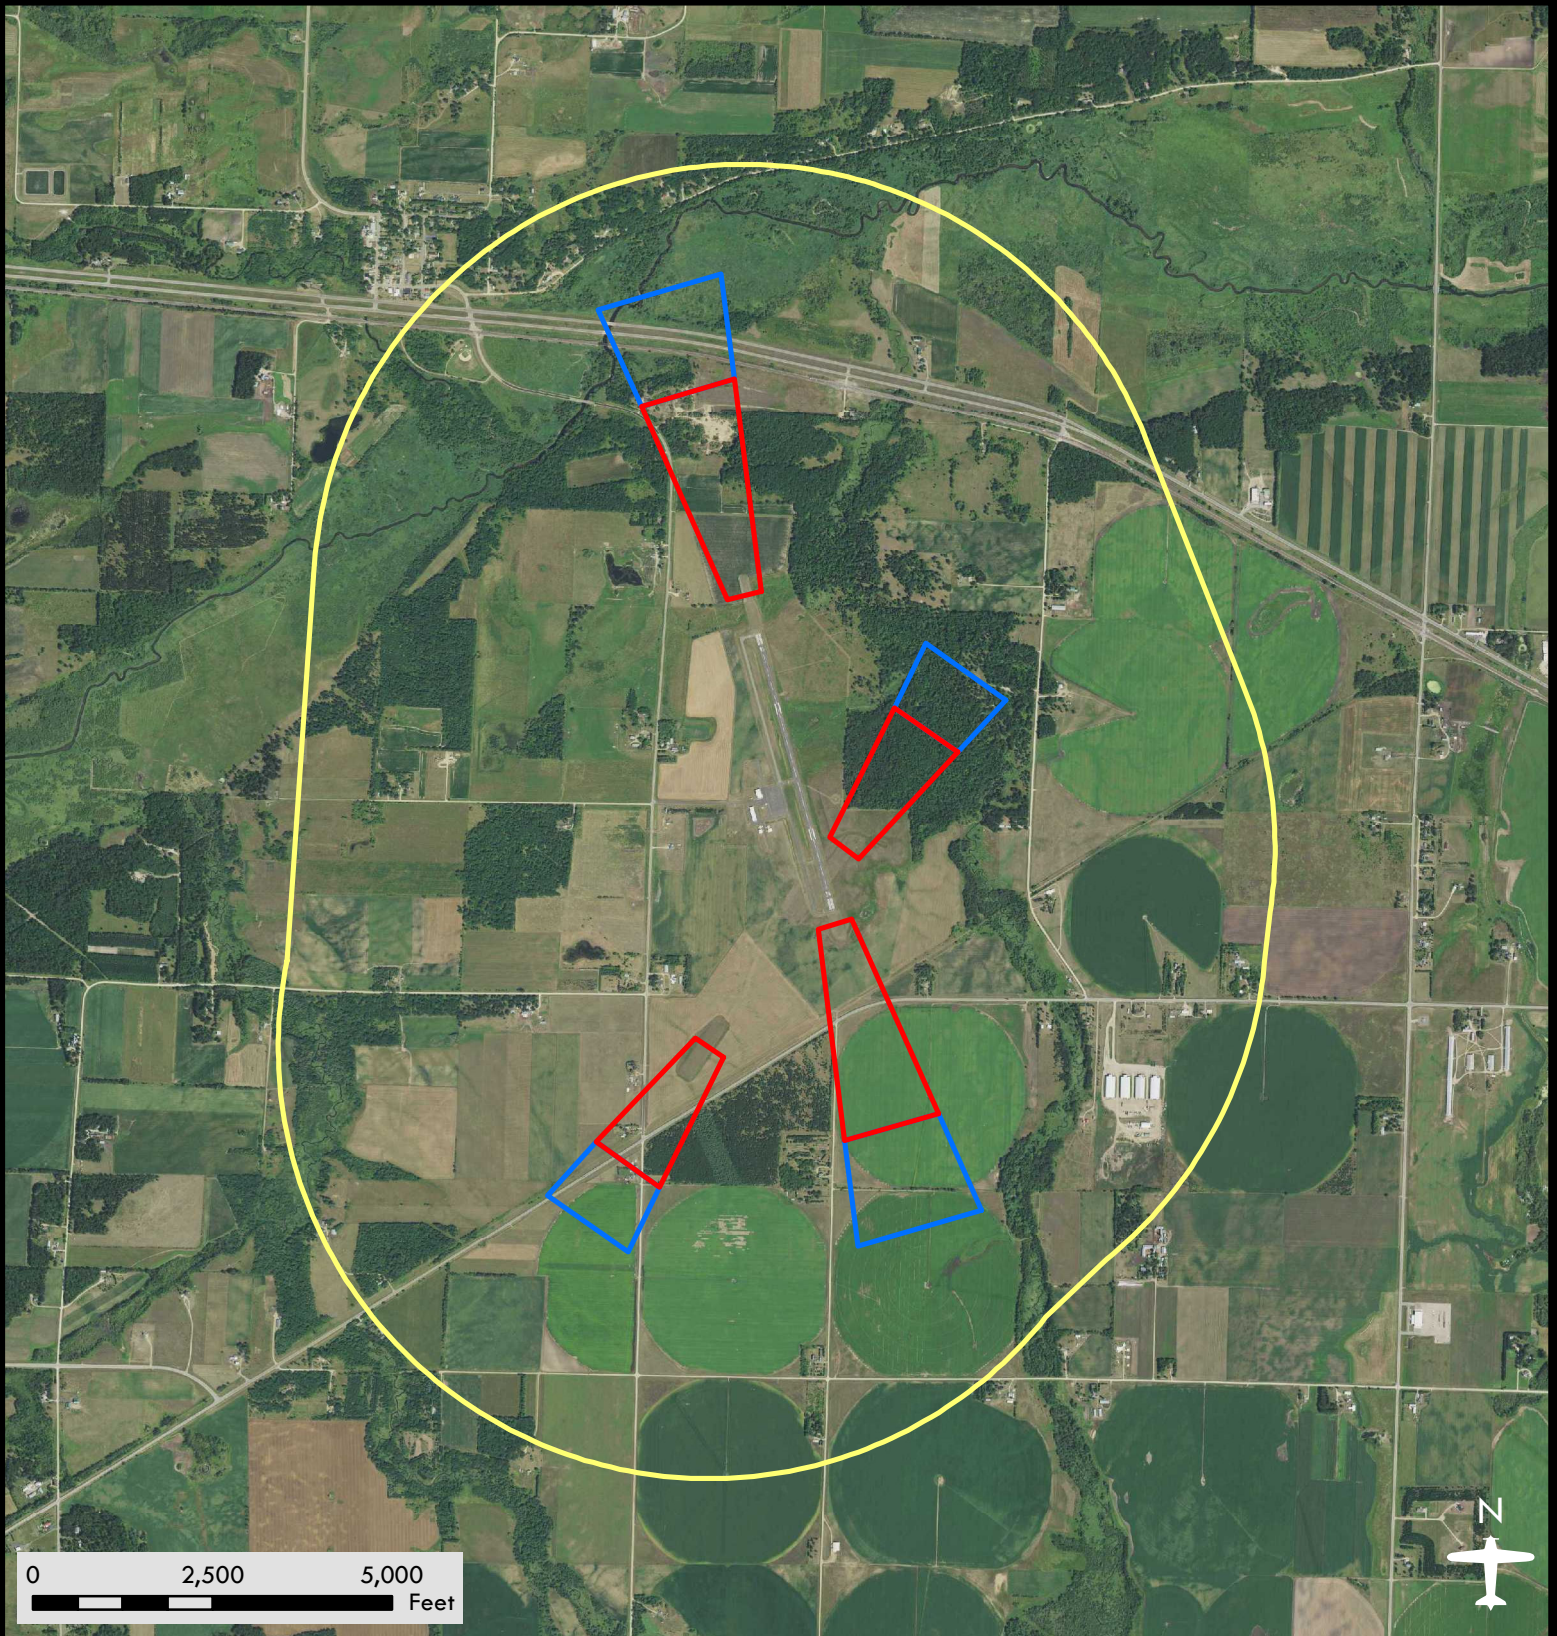

Wadena Municipal Airport

Airport Safety Zones

Date: 08/08/2018

Legend

-  Zone A
-  Zone B
-  Zone C

DISCLAIMER: This is not an official zoning map. To view the official map and ordinance for this airport, please visit the Airport Zoning Information Warehouse at <https://www.dot.state.mn.us/aero/planning/zoning-warehouse.html>. The State of Minnesota makes no representations or warranties expressed or implied, with respect to the reuse of the data provided herewith regardless of its format or the means of its transmission. There is no guarantee or representation to the user as to the accuracy, currency, suitability, or reliability of this data for any purpose. The user accepts the data "as is." The State of Minnesota assumes no responsibility for loss or damage incurred as a result of any user's reliance on this data. All maps and other material provided herein are protected by copyright. Permission is granted to copy and use the materials herein.